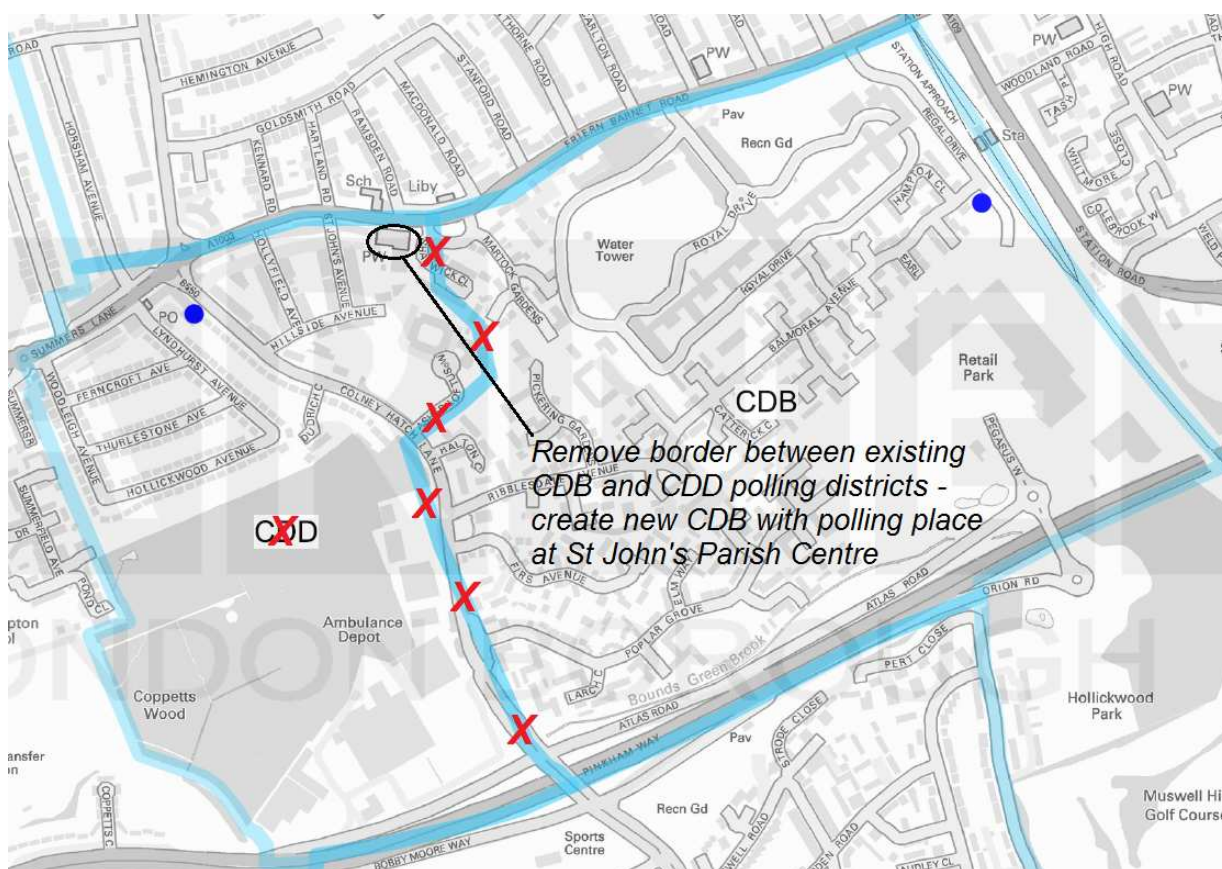

Appendix D

Parliamentary Constituencies in the London Borough of Barnet. **Proposed Changes to Polling Districts - Overview:**

Current Polling District	Ward	(A)RO's Proposal
CDB	Coppetts	Remove border between existing CDB and CDD to create new larger CDB. Position new polling place at St John's Parish Centre, Friern Barnet Road, N11 3EQ.
CDD	Coppetts	
CDC	Coppetts	Create new polling district (CDD) and position new polling place at Freehold Community Centre, Alexandra Road, N10 2EY.
FNA	West Finchley	Move borders for all three polling districts within West Finchley Ward. Discontinue use of polling place at Gordon Hall, Huntly Drive, N3 1NU and create new polling place at St Paul's Centre, Long Lane, N3 2PU.
FNB	West Finchley	
FND	West Finchley	
HOC	Hale	Create new polling district (HOF) and position new polling place at Annunciation Catholic School, The Meads, HA8 9HQ.
HSB	Colindale	Create new polling district (HSD) and position new polling place at Estate Management Suite, 16 Heritage Avenue, NW9 5EN

CDB / CDD - Coppetts Ward:

<p>Review commentary:</p>	<p>This proposal would mean that temporary portable offices acting as polling stations at the bottom of Regal Drive would no longer be needed. All affected electors will benefit from the improved facilities and accessibility of a new polling place located at St John's Parish Centre. Transport links are very good across the polling district and the majority of electors will now be closer to their polling station.</p>
---------------------------	---

CDC / New CDD - Coppetts Ward

<p>Review commentary:</p>	<p>This proposal would mean that one of the polling stations currently placed at St Peter-le-Poer Church Hall could be moved to the Freehold Community Centre in Alexandra Road. All electors would benefit from improved facilities and accessibility by allocating them between the two polling place and a substantial number of electors would be closer to their polling station.</p>
---------------------------	--