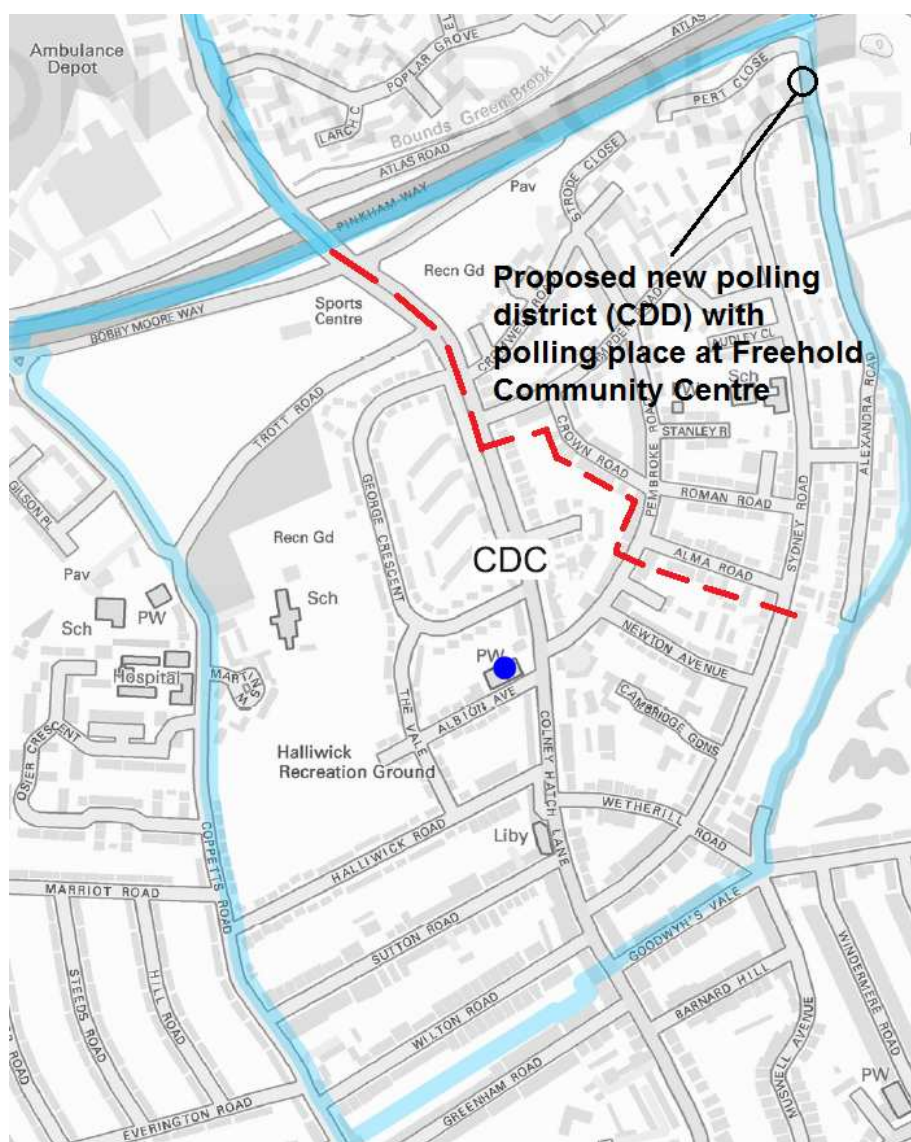

Appendix D

Parliamentary Constituencies in the London Borough of Barnet. **Proposed Changes to Polling Districts - Overview:**

Current Polling District	Ward	(A)RO's Proposal
CDB	Coppetts	Remove border between existing CDB and CDD to create new larger CDB. Position new polling place at St John's Parish Centre, Friern Barnet Road, N11 3EQ.
CDD	Coppetts	
CDC	Coppetts	Create new polling district (CDD) and position new polling place at Freehold Community Centre, Alexandra Road, N10 2EY.
FNA	West Finchley	Move borders for all three polling districts within West Finchley Ward. Discontinue use of polling place at Gordon Hall, Huntly Drive, N3 1NU and create new polling place at St Paul's Centre, Long Lane, N3 2PU.
FNB	West Finchley	
FND	West Finchley	
HOC	Hale	Create new polling district (HOF) and position new polling place at Annunciation Catholic School, The Meads, HA8 9HQ.
HSB	Colindale	Create new polling district (HSD) and position new polling place at Estate Management Suite, 16 Heritage Avenue, NW9 5EN

CDB / CDD - Coppetts Ward:

<p>Review commentary:</p>	<p>This proposal would mean that temporary portable offices acting as polling stations at the bottom of Regal Drive would no longer be needed. All affected electors will benefit from the improved facilities and accessibility of a new polling place located at St John's Parish Centre. Transport links are very good across the polling district and the majority of electors will now be closer to their polling station.</p>
---------------------------	---

CDC / New CDD - Coppetts Ward

<p>Review commentary:</p>	<p>This proposal would mean that one of the polling stations currently placed at St Peter-le-Poer Church Hall could be moved to the Freehold Community Centre in Alexandra Road. All electors would benefit from improved facilities and accessibility by allocating them between the two polling place and a substantial number of electors would be closer to their polling station.</p>
---------------------------	--