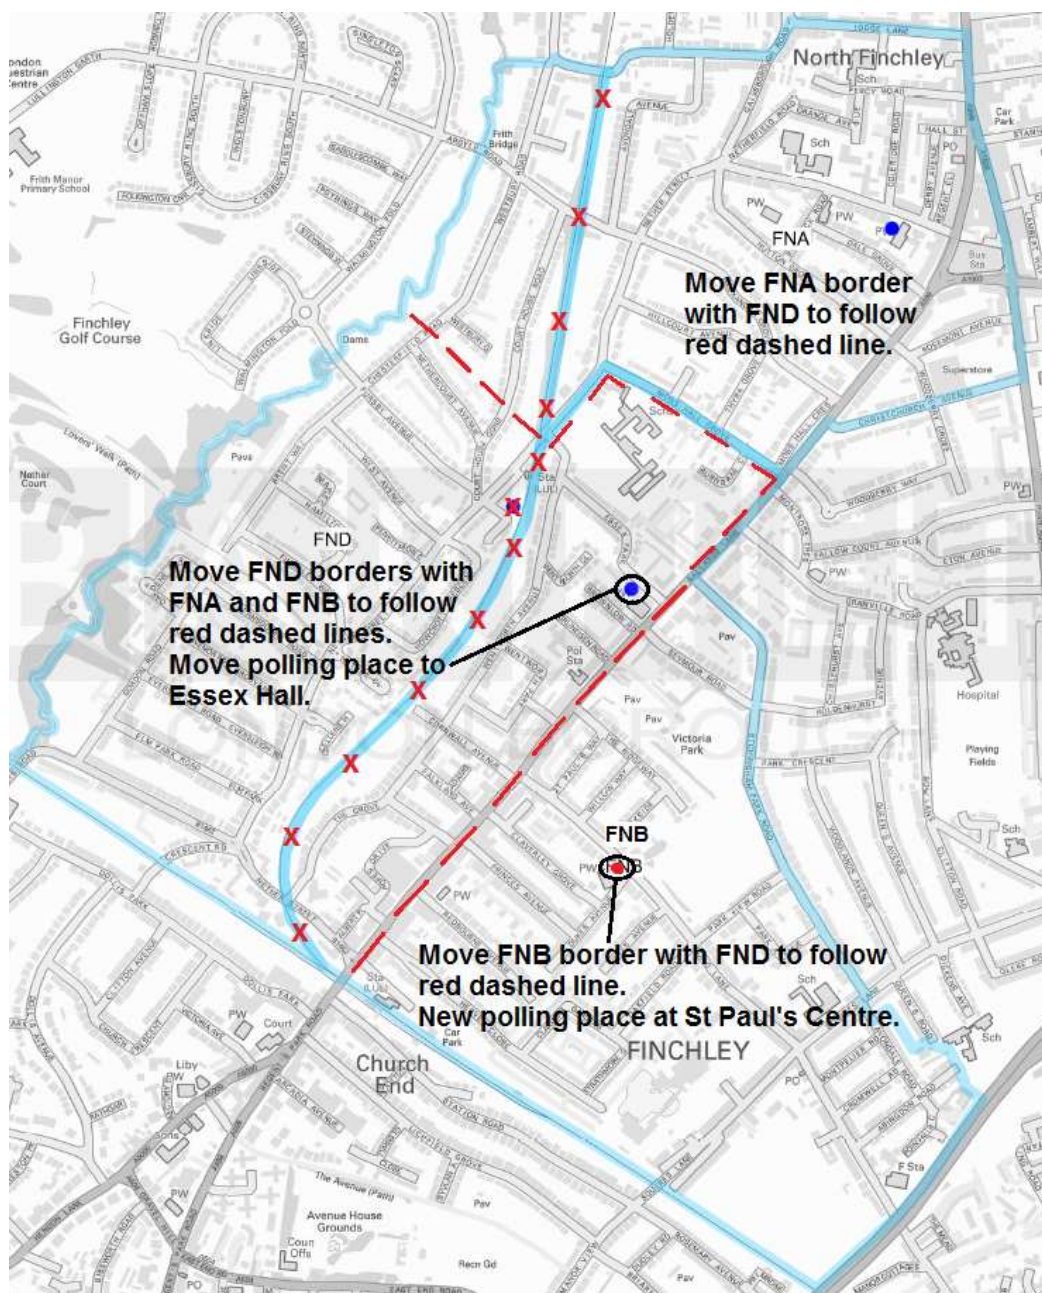

CDC / New CDD - Coppetts Ward

<p>Review commentary:</p>	<p>This proposal would mean that one of the polling stations currently placed at St Peter-le-Poer Church Hall could be moved to the Freehold Community Centre in Alexandra Road. All electors would benefit from improved facilities and accessibility by allocating them between the two polling place and a substantial number of electors would be closer to their polling station.</p>
---------------------------	--

FNA / FNB / FND - West Finchley Ward

<p>Review commentary:</p>	<p>This proposal would improve the polling place accessibility for all of the electors of FND. In addition the vast majority of those electors in FNB that reside south-east of Ballards Lane would now be closer to their polling station.</p> <p>The share of electors allocated to each polling place within the West Finchley Ward will be better distributed and this will help alleviate the risk of queues forming at polling stations on polling days.</p>
---------------------------	--