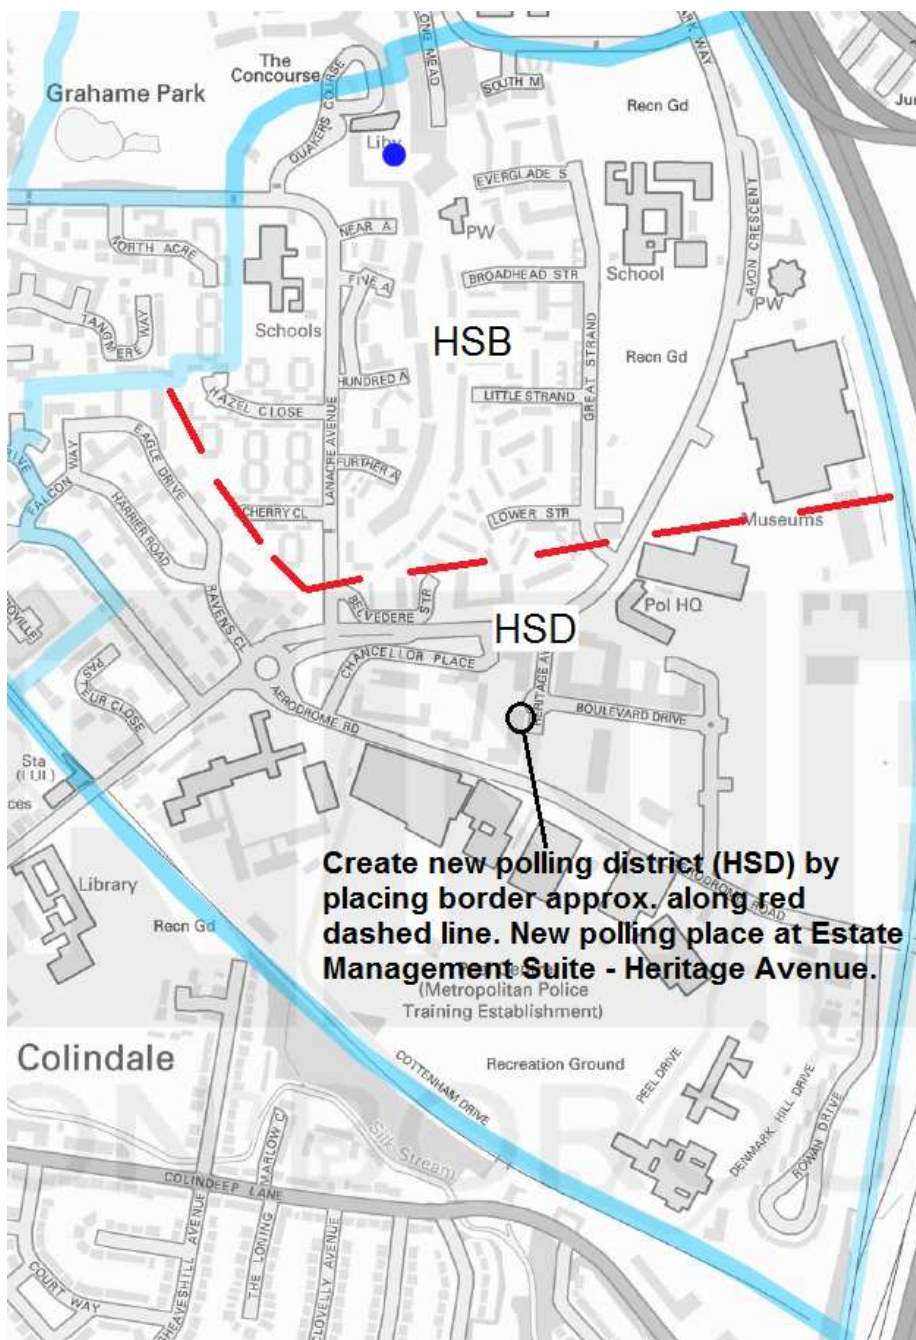

HSB / New HSD – Colindale Ward

Review commentary:	This proposal would improve the polling place accessibility for a significant proportion of electors in HSB. All electors within the new HSD polling district will have improved accessibility and facilities at their new polling place. It will be necessary to regularly (at least annually) review the polling arrangements for electors within these and surrounding polling districts as the re-generation scheme continues to be implemented over coming years.