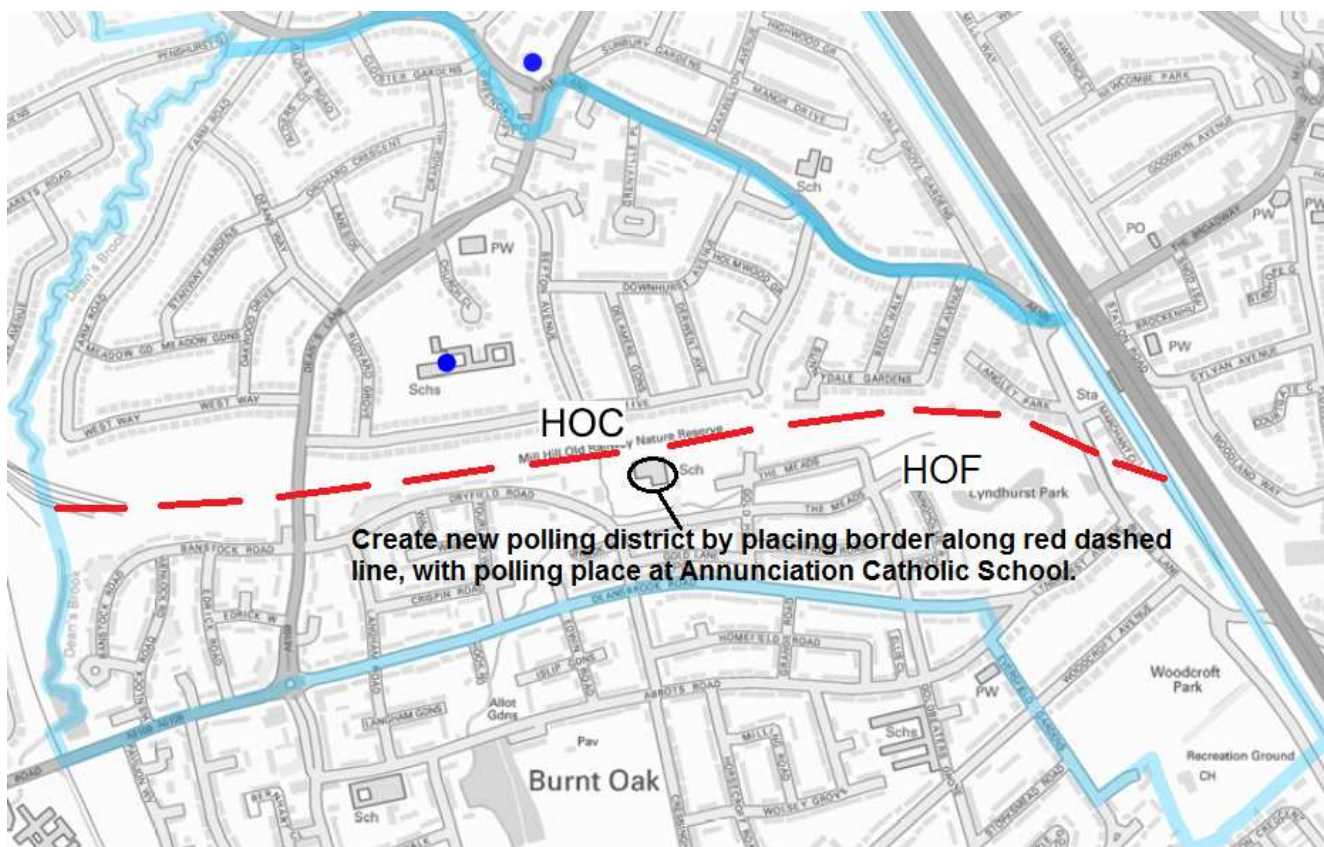

HOC / New HOF – Hale Ward

Review commentary:	This proposal would improve the polling place accessibility for a significant proportion of electors in HOC. In addition the facilities at Deansbrook School would be better for those electors that remain in HOC as the polling place would need to hold only two polling stations instead of three. All electors within the new HOF polling district will have improved accessibility to their polling place.